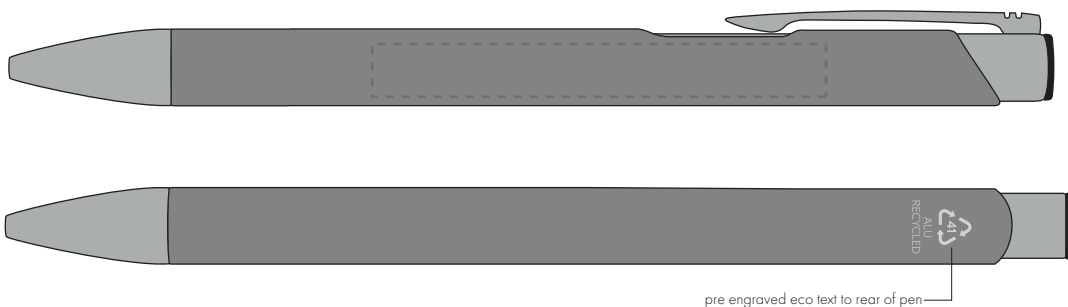

Your Ref:
Our Ref:Quantity:
Version: 1Product Code: TPC982001
Product Colour: GREY**PRINTING CONCERNS:**

We stock this item in the following colours

**PANTONE REFERENCE(S)**
 Full colour printing

ARTWORK SCALE 100%

ARTWORK SCALE 100%
Digital Print Area:
60mm x 7mm

pre engraved eco text to rear of pen

Product Image for visualisation
- colours may vary

The dashed line is to demonstrate print area and will not appear on your printed item